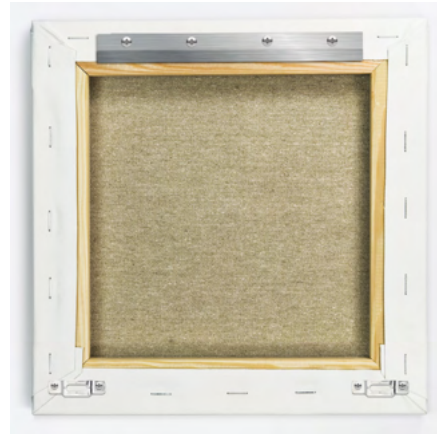

# FINISHES

Single Matte

Double Matte

Frame Tight

Canvas Gallery Wrap

Canvas Floating Frame

Acoustic Canvas Panel

Border Without Standoffs

# HANGING METHODS

---

Standard Security

French Cleat

Leather Straps

Brass Chain

Boating Cleat & Rope

Hanging Rail System