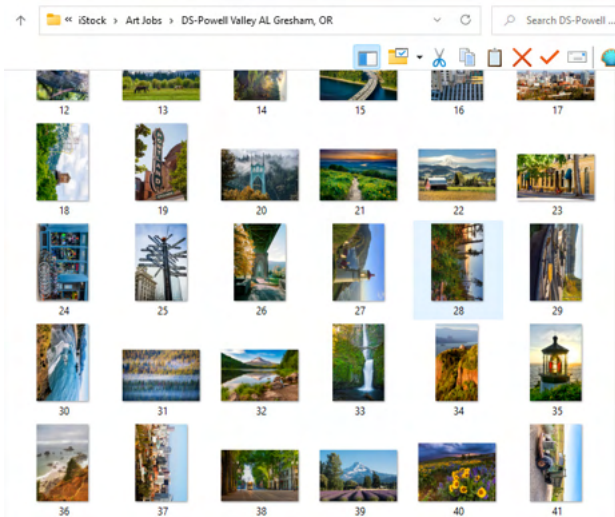

STEP 2 - ARTWORK SELECTION

After discussing the details, a designer will compile double the amount of artwork requested. The designer does this in order to give you many options and establish a direction for your project.